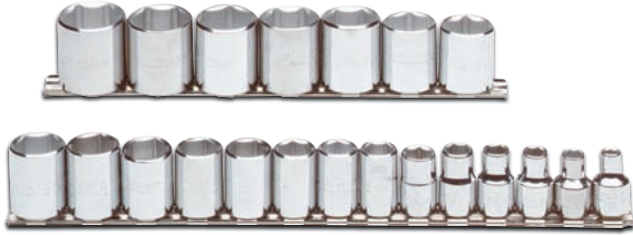

## 3/8" DRIVE 21 PIECE SOCKET SETS

Product #: J52211

6

MM

Contents	Description
J5206MH	Socket, 3/8" DR 6 mm 6 PT
J5207MH	Socket, 3/8" DR 7 mm 6 PT
J5208MH	Socket, 3/8" DR 8 mm 6 PT
J5209MH	Socket, 3/8" DR 9 mm 6 PT
J5210MH	Socket, 3/8" DR 10 mm 6 PT
J5211MH	Socket, 3/8" DR 11 mm 6 PT
J5212MH	Socket, 3/8" DR 12 mm 6 PT
J5213MH	Socket, 3/8" DR 13 mm 6 PT
J5214MH	Socket, 3/8" DR 14 mm 6 PT
J5215MH	Socket, 3/8" DR 15 mm 6 PT
J5216MH	Socket, 3/8" DR 16 mm 6 PT
J5217MH	Socket, 3/8" DR 17 mm 6 PT
J5218MH	Socket, 3/8" DR 18 mm 6 PT
J5219MH	Socket, 3/8" DR 19 mm 6 PT
J5220MH	Socket, 3/8" DR 20 mm 6 PT
J5221MH	Socket, 3/8" DR 21 mm 6 PT
J5222MH	Socket, 3/8" DR 22 mm 6 PT
J5223MH	Socket, 3/8" DR 23 mm 6 PT
J5224MH	Socket, 3/8" DR 24 mm 6 PT
J5225MH	Socket, 3/8" DR 25 mm 6 PT
J5226MH	Socket, 3/8" DR 26 mm 6 PT
J2585	Socket Bar, 9"
J2588	Socket Bar, 11"
J2591	Socket Clip, 3/8" DR

Weight (lbs): 3.36

Product #: J52215

12

MM

Contents	Description
J5206M	Socket, 3/8" DR 6 mm 12 PT
J5207M	Socket, 3/8" DR 7 mm 12 PT
J5208M	Socket, 3/8" DR 8 mm 12 PT
J5209M	Socket, 3/8" DR 9 mm 12 PT
J5210M	Socket, 3/8" DR 10 mm 12 PT
J5211M	Socket, 3/8" DR 11 mm 12 PT
J5212M	Socket, 3/8" DR 12 mm 12 PT
J5213M	Socket, 3/8" DR 13 mm 12 PT
J5214M	Socket, 3/8" DR 14 mm 12 PT
J5215M	Socket, 3/8" DR 15 mm 12 PT
J5216M	Socket, 3/8" DR 16 mm 12 PT
J5217M	Socket, 3/8" DR 17 mm 12 PT
J5218M	Socket, 3/8" DR 18 mm 12 PT
J5219M	Socket, 3/8" DR 19 mm 12 PT
J5220M	Socket, 3/8" DR 20 mm 12 PT
J5221M	Socket, 3/8" DR 21 mm 12 PT
J5222M	Socket, 3/8" DR 22 mm 12 PT
J5223M	Socket, 3/8" DR 23 mm 12 PT
J5224M	Socket, 3/8" DR 24 mm 12 PT
J5225M	Socket, 3/8" DR 25 mm 12 PT
J5226M	Socket, 3/8" DR 26 mm 12 PT
J2585	Socket Bar, 9"
J2588	Socket Bar, 11"
J2591	Socket Clip, 3/8" DR

Weight (lbs): 2.98

3/8" DRIVE SOCKET SETS